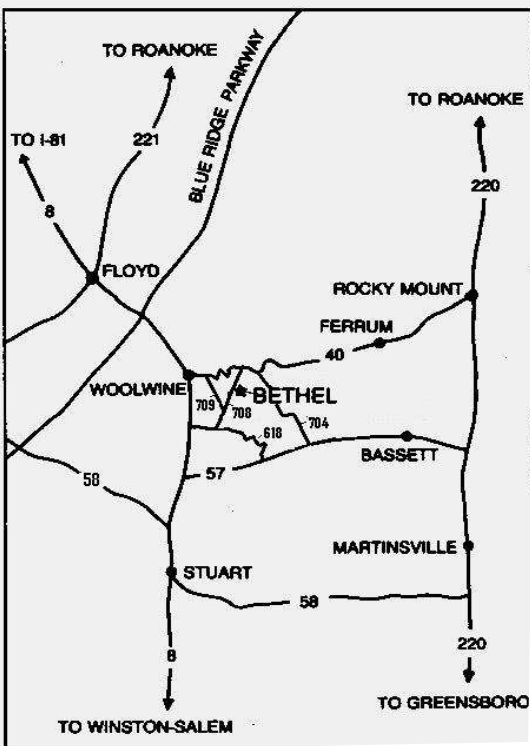

Facilities are limited, so register soon.

- There are no fees for attending.
- Bring your own bedding and towels.
- Arrival time is 7 pm, Friday
- Departure time is after supper on Saturday
- Specific accommodation requests can be made on back of form.